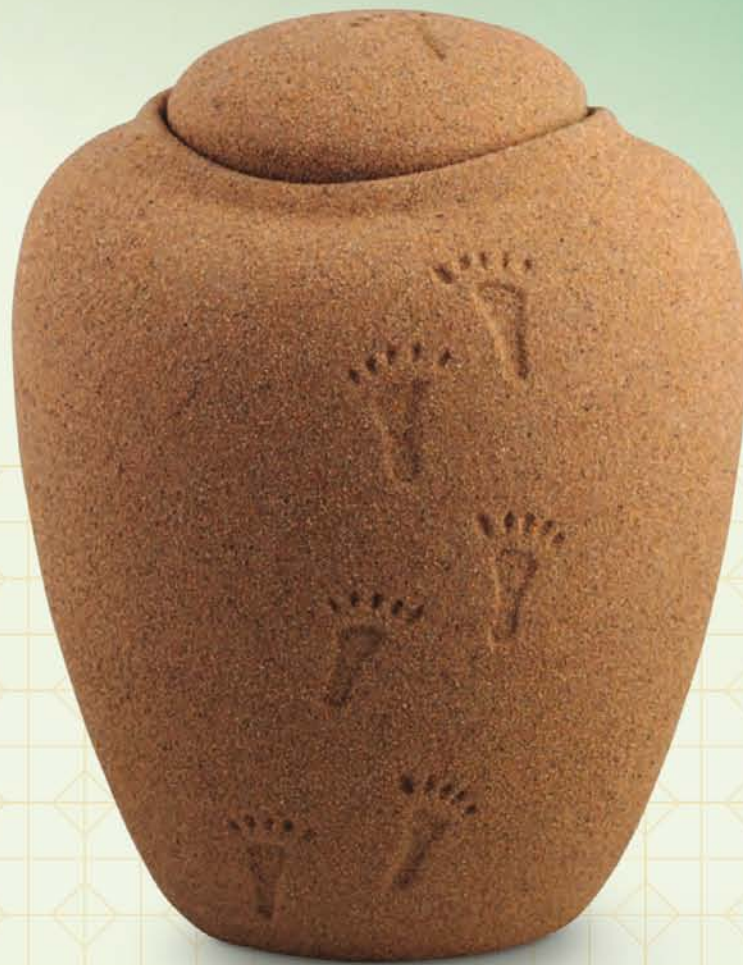

SAND FOOTPRINT

The footprint sand design evokes memories of long walks on the beach. Urn floats briefly when placed in water and biodegrades completely within days.

Handmade using sustainable materials. ♻️ ✂️