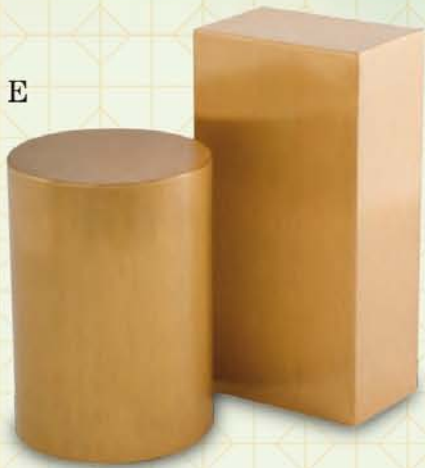

D. UTILITY

18-gauge steel urn with black textured finish.

5.4" L x 9.5" W x 6.6" H, 6.1 lbs,
cubic capacity 205 cu in

#787-34152A

C

D

METAL

E

E. SHEET BRONZE URNS

Sheet bronze urn with gold-tone finish. E

1. Sheet Bronze Cylinder
5.7" Dia x 7.9" H, 2.6 lbs,
cubic capacity 220 cu in
#787-3415210C
2. Sheet Bronze Rectangle
5.75" L x 3.75" W x 11" H, 3.2 lbs,
cubic capacity 240 cu in
#787-341521P3