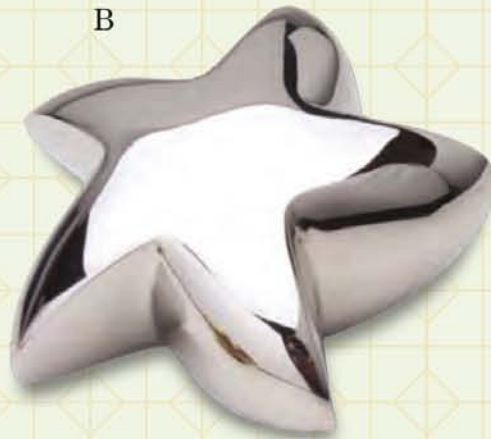

#787-6783K611

KEEPSAKES

A

A. SILVER HEART

Polished antique silver brass heart with gold-tone accents. E

3" L x 3" W x 1.75" H, 0.5 lbs,
cubic capacity 5 cu in

#787-2326RU2956H

B. STAR BRIGHT MINI KEEPSAKE

Brass star keepsake in silver finish. E

3.5" L x 3.5" W x 1.13" H, 0.65 lbs,
cubic capacity 2.6 cu in

#787-6783K621

B

C. MOONLIGHT HEART

Brass heart keepsake showcases a deep blue finish with a metallic shimmer. E