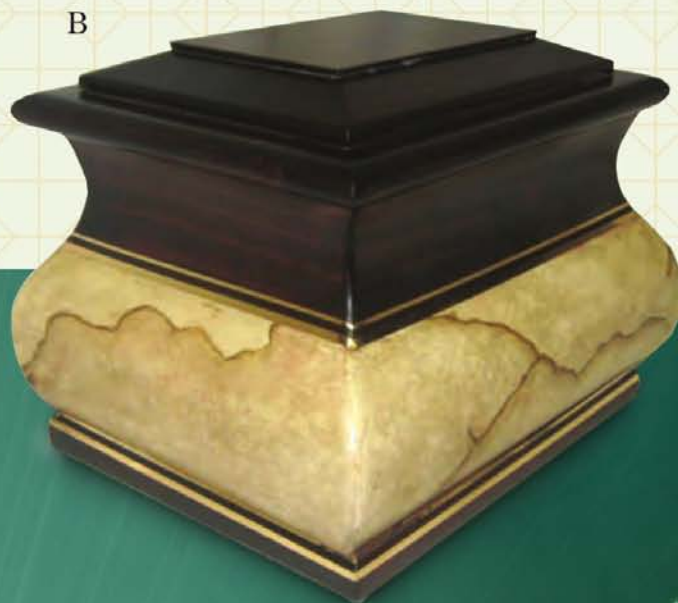

WOOD

A. CHERRY CHEST

Mixed hardwood birch veneer and cherry-stained finish. E

11.5" L x 7.3" W x 7" H, 4 lbs,
cubic capacity 200 cu in

#787-34201C

B. PANDORA

Natural red Alderwood with hazelnut stain and marble-like finish. E ✂

10.13" L x 8.13" W x 7.25" H, 4.5 lbs,
cubic capacity 200 cu in

#787-6842PANDORA

Due to the unique nature of each urn's material, variations in color and size may occur.

C. MEMENTO CHEST

Birch memento chest with wood inlay and lacquer finish.